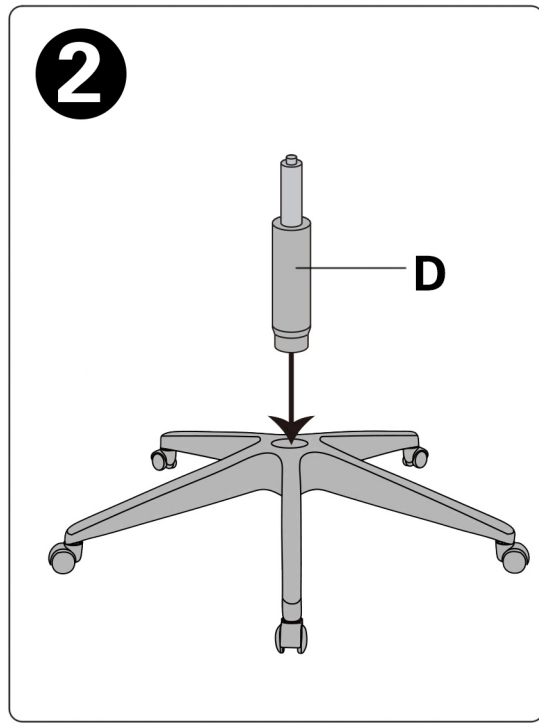

# ASSEMBLY INSTRUCTION

BEFORE ASSEMBLY THIS PRODUCT,  
PLEASE READ THIS INSTRUCTIONS CAREFULLY.  
H08-3003HBD

with footrest

**5**

**6**

**Installation Complete**

Standing behind the chair ,press the buttons in both sides at the same time, then push forward the back frame to fold the chair.

Adjust 60MM up and down

Pull lever out to tilt

**WARNING**

- FAILURE TO FOLLOW THESE INSTRUCTIONS MAY RESULT IN SERIOUS INJURY
- 1.THIS PRODUCT IS DESIGNED FOR SEATING ONLY . DO NOT STAND ON THIS PRODUCT. DO NOT USE IT AS A STEP LADDER
  - 2.DO NOT USE THIS PRODUCT UNLESS ALL BOLTS AND PARTS ARE FIRMLY TIGHTENED.
  - 3.IF ANY PARTS ARE MISSING, DAMAGED OR WORN ,STOP USING THIS PRODUCT. REPAIR THE PRODUCT WITH THE REPLACEMENT PARTS FROM MANUFACTURER.
  - 4.DO NOT SIT ON THE ARMREST OF THIS PRODUCT.
  - 5.THIS PRODUCT IS DESIGNED FOR ONE PERSON SITTING AT A TIME .
  - 6.KEEP OUT OF REACH OF CHILDREN UNDER THE AGE OF 10 UNLESS ASSISTANCE FROM AN ADULT IS PROVIDED.