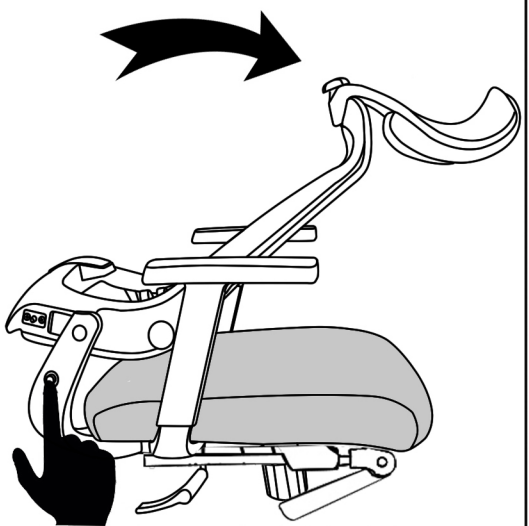

# ASSEMBLY INSTRUCTION

BEFORE ASSEMBLY THIS PRODUCT,  
PLEASE READ THIS INSTRUCTIONS CAREFULLY.  
H08-3003HBD

with footrest

**5**

**6**

**Installation Complete**

Standing behind the chair ,press the buttons in both sides at the same time, then push forward the back frame to fold the chair.

Adjust 60MM up and down

Pull lever out to tilt

**WARNING**

- FAILURE TO FOLLOW THESE INSTRUCTIONS MAY RESULT IN SERIOUS INJURY
- 1.THIS PRODUCT IS DESIGNED FOR SEATING ONLY . DO NOT STAND ON THIS PRODUCT. DO NOT USE IT AS A STEP LADDER
  - 2.DO NOT USE THIS PRODUCT UNLESS ALL BOLTS AND PARTS ARE FIRMLY TIGHTENED.
  - 3.IF ANY PARTS ARE MISSING, DAMAGED OR WORN ,STOP USING THIS PRODUCT. REPAIR THE PRODUCT WITH THE REPLACEMENT PARTS FROM MANUFACTURER.
  - 4.DO NOT SIT ON THE ARMREST OF THIS PRODUCT.
  - 5.THIS PRODUCT IS DESIGNED FOR ONE PERSON SITTING AT A TIME .
  - 6.KEEP OUT OF REACH OF CHILDREN UNDER THE AGE OF 10 UNLESS ASSISTANCE FROM AN ADULT IS PROVIDED.