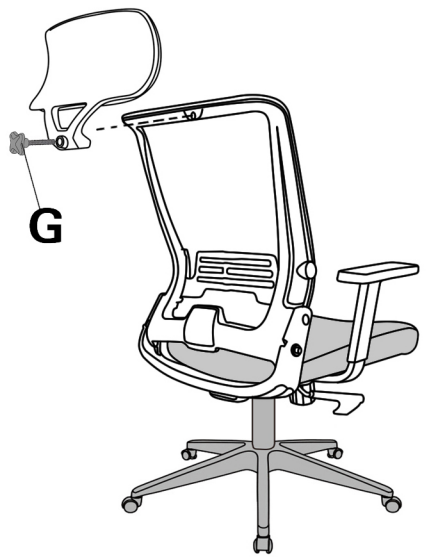

# ASSEMBLY INSTRUCTION

BEFORE ASSEMBLY THIS PRODUCT,  
PLEASE READ THIS INSTRUCTIONS CAREFULLY.  
H08-3003HBD

with footrest

**5**

**6**

**Installation Complete**

Standing behind the chair ,press the buttons in both sides at the same time, then push forward the back frame to fold the chair.

Adjust 60MM up and down

Pull lever out to tilt

**WARNING**

- FAILURE TO FOLLOW THESE INSTRUCTIONS MAY RESULT IN SERIOUS INJURY
- 1.THIS PRODUCT IS DESIGNED FOR SEATING ONLY . DO NOT STAND ON THIS PRODUCT. DO NOT USE IT AS A STEP LADDER
  - 2.DO NOT USE THIS PRODUCT UNLESS ALL BOLTS AND PARTS ARE FIRMLY TIGHTENED.
  - 3.IF ANY PARTS ARE MISSING, DAMAGED OR WORN ,STOP USING THIS PRODUCT. REPAIR THE PRODUCT WITH THE REPLACEMENT PARTS FROM MANUFACTURER.
  - 4.DO NOT SIT ON THE ARMREST OF THIS PRODUCT.
  - 5.THIS PRODUCT IS DESIGNED FOR ONE PERSON SITTING AT A TIME .
  - 6.KEEP OUT OF REACH OF CHILDREN UNDER THE AGE OF 10 UNLESS ASSISTANCE FROM AN ADULT IS PROVIDED.