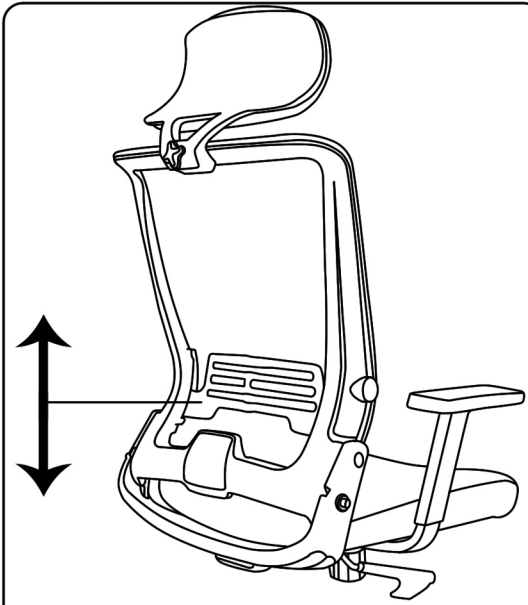

# ASSEMBLY INSTRUCTION

BEFORE ASSEMBLY THIS PRODUCT,  
PLEASE READ THIS INSTRUCTIONS CAREFULLY.  
H08-3003HBD

with footrest

**5**

**6**

**Installation Complete**

Standing behind the chair ,press the buttons in both sides at the same time, then push forward the back frame to fold the chair.

Adjust 60MM up and down

Pull lever out to tilt

**WARNING**

- FAILURE TO FOLLOW THESE INSTRUCTIONS MAY RESULT IN SERIOUS INJURY
- 1.THIS PRODUCT IS DESIGNED FOR SEATING ONLY . DO NOT STAND ON THIS PRODUCT. DO NOT USE IT AS A STEP LADDER
  - 2.DO NOT USE THIS PRODUCT UNLESS ALL BOLTS AND PARTS ARE FIRMLY TIGHTENED.
  - 3.IF ANY PARTS ARE MISSING, DAMAGED OR WORN ,STOP USING THIS PRODUCT. REPAIR THE PRODUCT WITH THE REPLACEMENT PARTS FROM MANUFACTURER.
  - 4.DO NOT SIT ON THE ARMREST OF THIS PRODUCT.
  - 5.THIS PRODUCT IS DESIGNED FOR ONE PERSON SITTING AT A TIME .
  - 6.KEEP OUT OF REACH OF CHILDREN UNDER THE AGE OF 10 UNLESS ASSISTANCE FROM AN ADULT IS PROVIDED.