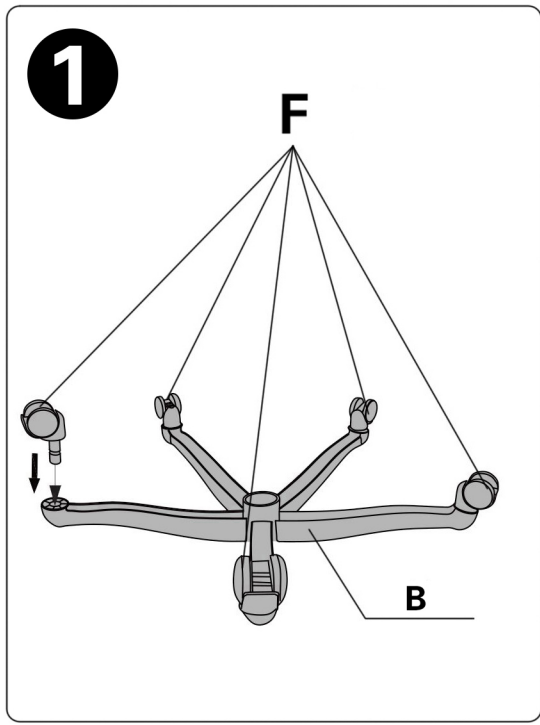

# ASSEMBLY INSTRUCTION

BEFORE ASSEMBLY THIS PRODUCT,  
PLEASE READ THIS INSTRUCTIONS CAREFULLY.  
H08-3003HBD

with footrest

**5**

**6**

**Installation Complete**

Standing behind the chair ,press the buttons in both sides at the same time, then push forward the back frame to fold the chair.

Adjust 60MM up and down

Pull lever out to tilt

**WARNING**

- FAILURE TO FOLLOW THESE INSTRUCTIONS MAY RESULT IN SERIOUS INJURY
- 1.THIS PRODUCT IS DESIGNED FOR SEATING ONLY . DO NOT STAND ON THIS PRODUCT. DO NOT USE IT AS A STEP LADDER
  - 2.DO NOT USE THIS PRODUCT UNLESS ALL BOLTS AND PARTS ARE FIRMLY TIGHTENED.
  - 3.IF ANY PARTS ARE MISSING, DAMAGED OR WORN ,STOP USING THIS PRODUCT. REPAIR THE PRODUCT WITH THE REPLACEMENT PARTS FROM MANUFACTURER.
  - 4.DO NOT SIT ON THE ARMREST OF THIS PRODUCT.
  - 5.THIS PRODUCT IS DESIGNED FOR ONE PERSON SITTING AT A TIME .
  - 6.KEEP OUT OF REACH OF CHILDREN UNDER THE AGE OF 10 UNLESS ASSISTANCE FROM AN ADULT IS PROVIDED.