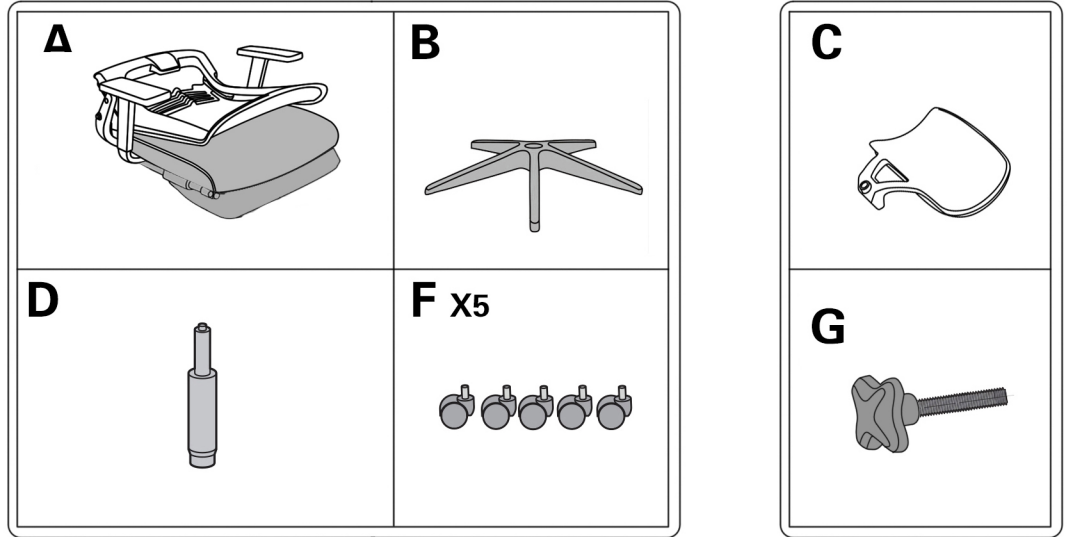

# ASSEMBLY INSTRUCTION

BEFORE ASSEMBLY THIS PRODUCT,  
PLEASE READ THIS INSTRUCTIONS CAREFULLY.  
H08-3003HBD

with footrest

**5**

**6**

**Installation Complete**

Standing behind the chair ,press the buttons in both sides at the same time, then push forward the back frame to fold the chair.

Adjust 60MM up and down

Pull lever out to tilt

**WARNING**

- FAILURE TO FOLLOW THESE INSTRUCTIONS MAY RESULT IN SERIOUS INJURY
- 1.THIS PRODUCT IS DESIGNED FOR SEATING ONLY . DO NOT STAND ON THIS PRODUCT. DO NOT USE IT AS A STEP LADDER
  - 2.DO NOT USE THIS PRODUCT UNLESS ALL BOLTS AND PARTS ARE FIRMLY TIGHTENED.
  - 3.IF ANY PARTS ARE MISSING, DAMAGED OR WORN ,STOP USING THIS PRODUCT. REPAIR THE PRODUCT WITH THE REPLACEMENT PARTS FROM MANUFACTURER.
  - 4.DO NOT SIT ON THE ARMREST OF THIS PRODUCT.
  - 5.THIS PRODUCT IS DESIGNED FOR ONE PERSON SITTING AT A TIME .
  - 6.KEEP OUT OF REACH OF CHILDREN UNDER THE AGE OF 10 UNLESS ASSISTANCE FROM AN ADULT IS PROVIDED.