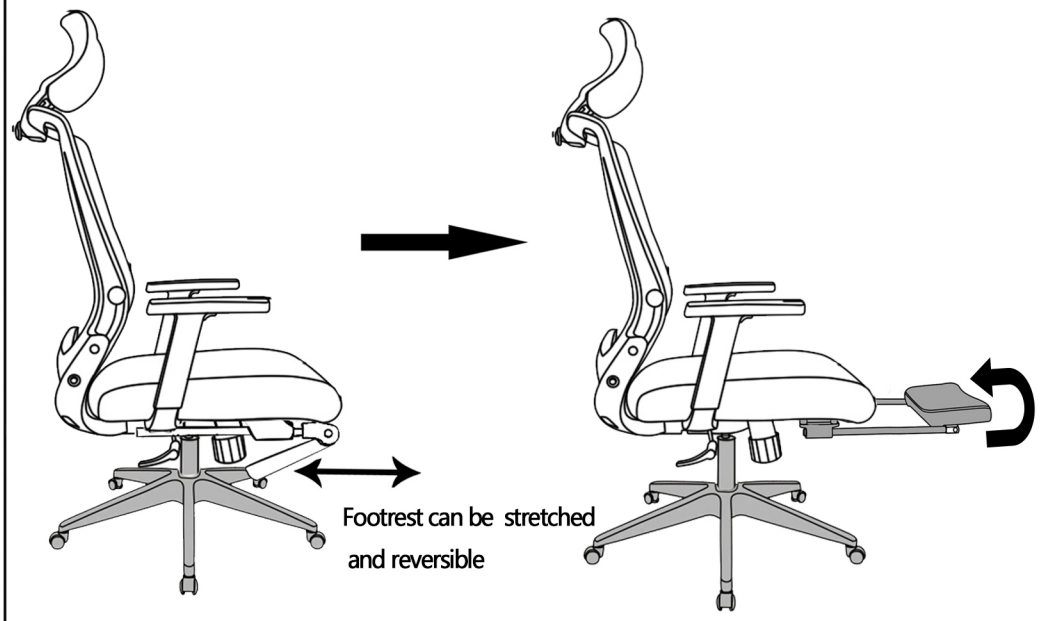

# ASSEMBLY INSTRUCTION

BEFORE ASSEMBLY THIS PRODUCT,  
PLEASE READ THIS INSTRUCTIONS CAREFULLY.  
H08-3003HBD

with footrest

**5**

**6**

**Installation Complete**

Standing behind the chair ,press the buttons in both sides at the same time, then push forward the back frame to fold the chair.

Adjust 60MM up and down

Pull lever out to tilt

**WARNING**

- FAILURE TO FOLLOW THESE INSTRUCTIONS MAY RESULT IN SERIOUS INJURY
- 1.THIS PRODUCT IS DESIGNED FOR SEATING ONLY . DO NOT STAND ON THIS PRODUCT. DO NOT USE IT AS A STEP LADDER
  - 2.DO NOT USE THIS PRODUCT UNLESS ALL BOLTS AND PARTS ARE FIRMLY TIGHTENED.
  - 3.IF ANY PARTS ARE MISSING, DAMAGED OR WORN ,STOP USING THIS PRODUCT. REPAIR THE PRODUCT WITH THE REPLACEMENT PARTS FROM MANUFACTURER.
  - 4.DO NOT SIT ON THE ARMREST OF THIS PRODUCT.
  - 5.THIS PRODUCT IS DESIGNED FOR ONE PERSON SITTING AT A TIME .
  - 6.KEEP OUT OF REACH OF CHILDREN UNDER THE AGE OF 10 UNLESS ASSISTANCE FROM AN ADULT IS PROVIDED.