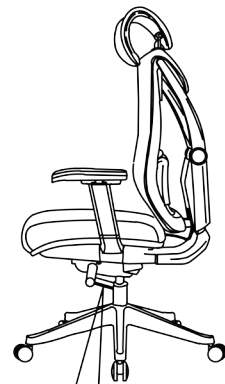

# ASSEMBLY INSTRUCTION

BEFORE ASSEMBLY THIS PRODUCT,  
PLEASE READ THIS INSTRUCTIONS CAREFULLY

<b>A</b> 	<b>B</b> 	<b>Cx5</b> 	<b>D</b> 	<b>I x5+1 (M8*40MM)</b> 	<b>N x6+1 (Ø6X14X1.2MM)</b> 
<b>E</b> 	<b>F</b> 	<b>G</b> 	<b>H</b> 	<b>J x2+1 (M6*30MM)</b> 	<b>O x7+1 (Ø8X17X1.5MM)</b> 
				<b>K x6+1 (M6*35MM)</b> 	<b>P x7+1 (M8)</b> 
				<b>L x2+1 (M8*30MM)</b> 	
				<b>Mx1</b> 	

**FUNCTION SHOW**

- WARNING**  
FAILURE TO FOLLOW THESE INSTRUCTIONS MAY RESULT IN SERIOUS INJURY
1. THIS PRODUCT IS DESIGNED FOR SEATING ONLY. DO NOT STAND ON THIS PRODUCT. DO NOT USE IT AS A STEP LADDER.
  2. DO NOT USE THIS PRODUCT UNLESS ALL BOLTS AND PARTS ARE FIRMLY TIGHTENED.
  3. IF ANY PARTS ARE MISSING, DAMAGED OR WORN, STOP USING THIS PRODUCT. REPAIR THE PRODUCT WITH MANUFACTURER'S SUPPLIED PARTS.
  4. DO NOT SIT ON THE ARMREST OF THIS PRODUCT.
  5. THIS PRODUCT IS DESIGNED FOR SITTING ONE PERSON AT A TIME.
  6. CHILDREN UNDER THE AGE OF 10, PLEASE USE UNDER ADULT GUARDIANSHIP POWDER.

Lift the backrest up to raise the height of the backrest

Stretch the lower part of the backrest forward, the height of the backrest will return to its original position