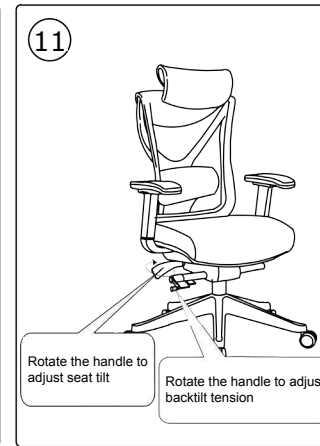

# ASSEMBLY INSTRUCTION

BEFORE ASSEMBLY THIS PRODUCT,  
PLEASE READ THIS INSTRUCTIONS CAREFULLY

<b>A</b> 	<b>B</b> 	<b>Cx5</b> 	<b>D</b> 	<b>I x5+1 (M8*40MM)</b> 	<b>N x6+1 (Ø6X14X1.2MM)</b> 
<b>E</b> 	<b>F</b> 	<b>G</b> 	<b>H</b> 	<b>J x2+1 (M6*30MM)</b> 	<b>O x7+1 (Ø8X17X1.5MM)</b> 
				<b>K x6+1 (M6*35MM)</b> 	<b>P x7+1 (M8)</b> 
				<b>L x2+1 (M8*30MM)</b> 	
				<b>Mx1</b> 	

**FUNCTION SHOW**

- WARNING**  
FAILURE TO FOLLOW THESE INSTRUCTIONS MAY RESULT IN SERIOUS INJURY
1. THIS PRODUCT IS DESIGNED FOR SEATING ONLY. DO NOT STAND ON THIS PRODUCT. DO NOT USE IT AS A STEP LADDER.
  2. DO NOT USE THIS PRODUCT UNLESS ALL BOLTS AND PARTS ARE FIRMLY TIGHTENED.
  3. IF ANY PARTS ARE MISSING, DAMAGED OR WORN, STOP USING THIS PRODUCT. REPAIR THE PRODUCT WITH MANUFACTURER'S SUPPLIED PARTS.
  4. DO NOT SIT ON THE ARMREST OF THIS PRODUCT.
  5. THIS PRODUCT IS DESIGNED FOR SITTING ONE PERSON AT A TIME.
  6. CHILDREN UNDER THE AGE OF 10, PLEASE USE UNDER ADULT GUARDIANSHIP POWDER.

Lift the backrest up to raise the height of the backrest

Stretch the lower part of the backrest forward, the height of the backrest will return to its original position