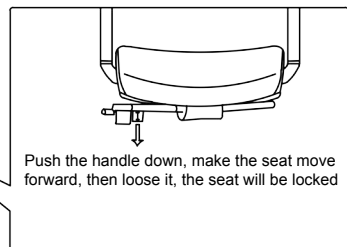

# ASSEMBLY INSTRUCTION

BEFORE ASSEMBLY THIS PRODUCT,  
PLEASE READ THIS INSTRUCTIONS CAREFULLY

<b>A</b> 	<b>B</b> 	<b>Cx5</b> 	<b>D</b> 	<b>I x5+1 (M8*40MM)</b> 	<b>N x6+1 (Ø6X14X1.2MM)</b> 
<b>E</b> 	<b>F</b> 	<b>G</b> 	<b>H</b> 	<b>J x2+1 (M6*30MM)</b> 	<b>O x7+1 (Ø8X17X1.5MM)</b> 
				<b>K x6+1 (M6*35MM)</b> 	<b>P x7+1 (M8)</b> 
				<b>L x2+1 (M8*30MM)</b> 	
				<b>Mx1</b> 	

**FUNCTION SHOW**

- WARNING**  
FAILURE TO FOLLOW THESE INSTRUCTIONS MAY RESULT IN SERIOUS INJURY
1. THIS PRODUCT IS DESIGNED FOR SEATING ONLY. DO NOT STAND ON THIS PRODUCT. DO NOT USE IT AS A STEP LADDER.
  2. DO NOT USE THIS PRODUCT UNLESS ALL BOLTS AND PARTS ARE FIRMLY TIGHTENED.
  3. IF ANY PARTS ARE MISSING, DAMAGED OR WORN, STOP USING THIS PRODUCT. REPAIR THE PRODUCT WITH MANUFACTURER'S SUPPLIED PARTS.
  4. DO NOT SIT ON THE ARMREST OF THIS PRODUCT.
  5. THIS PRODUCT IS DESIGNED FOR SITTING ONE PERSON AT A TIME.
  6. CHILDREN UNDER THE AGE OF 10, PLEASE USE UNDER ADULT GUARDIANSHIP POWDER.

Lift the backrest up to raise the height of the backrest

Stretch the lower part of the backrest forward, the height of the backrest will return to its original position