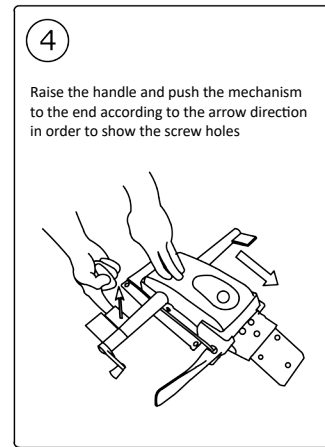

# ASSEMBLY INSTRUCTION

BEFORE ASSEMBLY THIS PRODUCT,  
PLEASE READ THIS INSTRUCTIONS CAREFULLY

<b>A</b> 	<b>B</b> 	<b>Cx5</b> 	<b>D</b> 	<b>I x5+1 (M8*40MM)</b> 	<b>N x6+1 (Ø6X14X1.2MM)</b> 
<b>E</b> 	<b>F</b> 	<b>G</b> 	<b>H</b> 	<b>J x2+1 (M6*30MM)</b> 	<b>O x7+1 (Ø8X17X1.5MM)</b> 
				<b>K x6+1 (M6*35MM)</b> 	<b>P x7+1 (M8)</b> 
				<b>L x2+1 (M8*30MM)</b> 	
				<b>Mx1</b> 	

**FUNCTION SHOW**

- WARNING**  
FAILURE TO FOLLOW THESE INSTRUCTIONS MAY RESULT IN SERIOUS INJURY
1. THIS PRODUCT IS DESIGNED FOR SEATING ONLY. DO NOT STAND ON THIS PRODUCT. DO NOT USE IT AS A STEP LADDER.
  2. DO NOT USE THIS PRODUCT UNLESS ALL BOLTS AND PARTS ARE FIRMLY TIGHTENED.
  3. IF ANY PARTS ARE MISSING, DAMAGED OR WORN, STOP USING THIS PRODUCT. REPAIR THE PRODUCT WITH MANUFACTURER'S SUPPLIED PARTS.
  4. DO NOT SIT ON THE ARMREST OF THIS PRODUCT.
  5. THIS PRODUCT IS DESIGNED FOR SITTING ONE PERSON AT A TIME.
  6. CHILDREN UNDER THE AGE OF 10, PLEASE USE UNDER ADULT GUARDIANSHIP POWDER.

Lift the backrest up to raise the height of the backrest

Stretch the lower part of the backrest forward, the height of the backrest will return to its original position