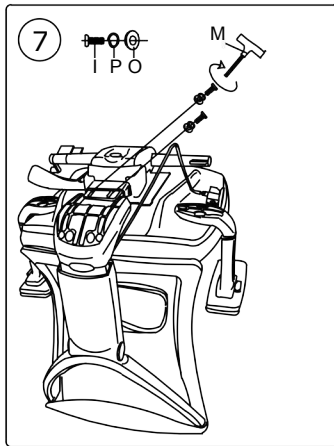

# ASSEMBLY INSTRUCTION

BEFORE ASSEMBLY THIS PRODUCT,  
PLEASE READ THIS INSTRUCTIONS CAREFULLY

<b>A</b> 	<b>B</b> 	<b>Cx5</b> 	<b>D</b> 	<b>I x5+1 (M8*40MM)</b> 	<b>N x6+1 (Ø6X14X1.2MM)</b> 
<b>E</b> 	<b>F</b> 	<b>G</b> 	<b>H</b> 	<b>J x2+1 (M6*30MM)</b> 	<b>O x7+1 (Ø8X17X1.5MM)</b> 
				<b>K x6+1 (M6*35MM)</b> 	<b>P x7+1 (M8)</b> 
				<b>L x2+1 (M8*30MM)</b> 	
				<b>Mx1</b> 	

**FUNCTION SHOW**

- WARNING**  
FAILURE TO FOLLOW THESE INSTRUCTIONS MAY RESULT IN SERIOUS INJURY
1. THIS PRODUCT IS DESIGNED FOR SEATING ONLY. DO NOT STAND ON THIS PRODUCT. DO NOT USE IT AS A STEP LADDER.
  2. DO NOT USE THIS PRODUCT UNLESS ALL BOLTS AND PARTS ARE FIRMLY TIGHTENED.
  3. IF ANY PARTS ARE MISSING, DAMAGED OR WORN, STOP USING THIS PRODUCT. REPAIR THE PRODUCT WITH MANUFACTURER'S SUPPLIED PARTS.
  4. DO NOT SIT ON THE ARMREST OF THIS PRODUCT.
  5. THIS PRODUCT IS DESIGNED FOR SITTING ONE PERSON AT A TIME.
  6. CHILDREN UNDER THE AGE OF 10, PLEASE USE UNDER ADULT GUARDIANSHIP POWDER.

Lift the backrest up to raise the height of the backrest

Stretch the lower part of the backrest forward, the height of the backrest will return to its original position