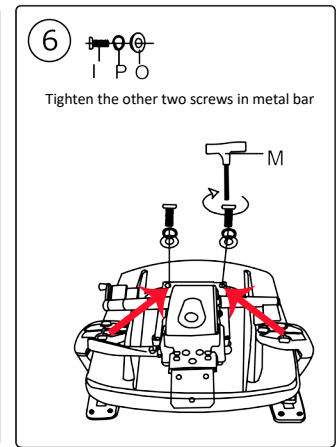

# ASSEMBLY INSTRUCTION

BEFORE ASSEMBLY THIS PRODUCT,  
PLEASE READ THIS INSTRUCTIONS CAREFULLY

<b>A</b> 	<b>B</b> 	<b>Cx5</b> 	<b>D</b> 	<b>I x5+1 (M8*40MM)</b> 	<b>N x6+1 (Ø6X14X1.2MM)</b> 
<b>E</b> 	<b>F</b> 	<b>G</b> 	<b>H</b> 	<b>J x2+1 (M6*30MM)</b> 	<b>O x7+1 (Ø8X17X1.5MM)</b> 
				<b>K x6+1 (M6*35MM)</b> 	<b>P x7+1 (M8)</b> 
				<b>L x2+1 (M8*30MM)</b> 	
				<b>Mx1</b> 	

**FUNCTION SHOW**

- WARNING**  
FAILURE TO FOLLOW THESE INSTRUCTIONS MAY RESULT IN SERIOUS INJURY
1. THIS PRODUCT IS DESIGNED FOR SEATING ONLY. DO NOT STAND ON THIS PRODUCT. DO NOT USE IT AS A STEP LADDER.
  2. DO NOT USE THIS PRODUCT UNLESS ALL BOLTS AND PARTS ARE FIRMLY TIGHTENED.
  3. IF ANY PARTS ARE MISSING, DAMAGED OR WORN, STOP USING THIS PRODUCT. REPAIR THE PRODUCT WITH MANUFACTURER'S SUPPLIED PARTS.
  4. DO NOT SIT ON THE ARMREST OF THIS PRODUCT.
  5. THIS PRODUCT IS DESIGNED FOR SITTING ONE PERSON AT A TIME.
  6. CHILDREN UNDER THE AGE OF 10, PLEASE USE UNDER ADULT GUARDIANSHIP POWDER.

Lift the backrest up to raise the height of the backrest

Stretch the lower part of the backrest forward, the height of the backrest will return to its original position