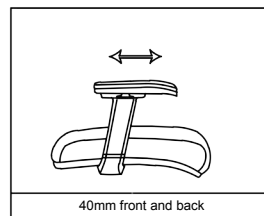

# ASSEMBLY INSTRUCTION

BEFORE ASSEMBLY THIS PRODUCT,  
PLEASE READ THIS INSTRUCTIONS CAREFULLY

<b>A</b> 	<b>B</b> 	<b>Cx5</b> 	<b>D</b> 	<b>I x5+1 (M8*40MM)</b> 	<b>N x6+1 (Ø6X14X1.2MM)</b> 
<b>E</b> 	<b>F</b> 	<b>G</b> 	<b>H</b> 	<b>J x2+1 (M6*30MM)</b> 	<b>O x7+1 (Ø8X17X1.5MM)</b> 
				<b>K x6+1 (M6*35MM)</b> 	<b>P x7+1 (M8)</b> 
				<b>L x2+1 (M8*30MM)</b> 	
				<b>Mx1</b> 	

**FUNCTION SHOW**

- WARNING**  
FAILURE TO FOLLOW THESE INSTRUCTIONS MAY RESULT IN SERIOUS INJURY
1. THIS PRODUCT IS DESIGNED FOR SEATING ONLY. DO NOT STAND ON THIS PRODUCT. DO NOT USE IT AS A STEP LADDER.
  2. DO NOT USE THIS PRODUCT UNLESS ALL BOLTS AND PARTS ARE FIRMLY TIGHTENED.
  3. IF ANY PARTS ARE MISSING, DAMAGED OR WORN, STOP USING THIS PRODUCT. REPAIR THE PRODUCT WITH MANUFACTURER'S SUPPLIED PARTS.
  4. DO NOT SIT ON THE ARMREST OF THIS PRODUCT.
  5. THIS PRODUCT IS DESIGNED FOR SITTING ONE PERSON AT A TIME.
  6. CHILDREN UNDER THE AGE OF 10, PLEASE USE UNDER ADULT GUARDIANSHIP POWDER.

Lift the backrest up to raise the height of the backrest

Stretch the lower part of the backrest forward, the height of the backrest will return to its original position