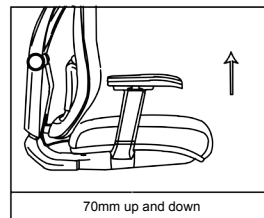

# ASSEMBLY INSTRUCTION

BEFORE ASSEMBLY THIS PRODUCT,  
PLEASE READ THIS INSTRUCTIONS CAREFULLY

<b>A</b> 	<b>B</b> 	<b>Cx5</b> 	<b>D</b> 	<b>I x5+1 (M8*40MM)</b> 	<b>N x6+1 (Ø6X14X1.2MM)</b> 
<b>E</b> 	<b>F</b> 	<b>G</b> 	<b>H</b> 	<b>J x2+1 (M6*30MM)</b> 	<b>O x7+1 (Ø8X17X1.5MM)</b> 
				<b>K x6+1 (M6*35MM)</b> 	<b>P x7+1 (M8)</b> 
				<b>L x2+1 (M8*30MM)</b> 	
				<b>Mx1</b> 	

Lift the backrest up to raise the height of the backrest

Stretch the lower part of the backrest forward, the height of the backrest will return to its original position