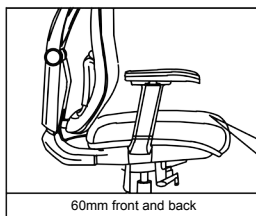

# ASSEMBLY INSTRUCTION

BEFORE ASSEMBLY THIS PRODUCT,  
PLEASE READ THIS INSTRUCTIONS CAREFULLY

<b>A</b> 	<b>B</b> 	<b>Cx5</b> 	<b>D</b> 	<b>I x5+1 (M8*40MM)</b> 	<b>N x6+1 (Ø6X14X1.2MM)</b> 
<b>E</b> 	<b>F</b> 	<b>G</b> 	<b>H</b> 	<b>J x2+1 (M6*30MM)</b> 	<b>O x7+1 (Ø8X17X1.5MM)</b> 
				<b>K x6+1 (M6*35MM)</b> 	<b>P x7+1 (M8)</b> 
				<b>L x2+1 (M8*30MM)</b> 	
				<b>Mx1</b> 	

**FUNCTION SHOW**

- WARNING**  
FAILURE TO FOLLOW THESE INSTRUCTIONS MAY RESULT IN SERIOUS INJURY
1. THIS PRODUCT IS DESIGNED FOR SEATING ONLY. DO NOT STAND ON THIS PRODUCT. DO NOT USE IT AS A STEP LADDER.
  2. DO NOT USE THIS PRODUCT UNLESS ALL BOLTS AND PARTS ARE FIRMLY TIGHTENED.
  3. IF ANY PARTS ARE MISSING, DAMAGED OR WORN, STOP USING THIS PRODUCT. REPAIR THE PRODUCT WITH MANUFACTURER'S SUPPLIED PARTS.
  4. DO NOT SIT ON THE ARMREST OF THIS PRODUCT.
  5. THIS PRODUCT IS DESIGNED FOR SITTING ONE PERSON AT A TIME.
  6. CHILDREN UNDER THE AGE OF 10, PLEASE USE UNDER ADULT GUARDIANSHIP POWDER.

Lift the backrest up to raise the height of the backrest

Stretch the lower part of the backrest forward, the height of the backrest will return to its original position