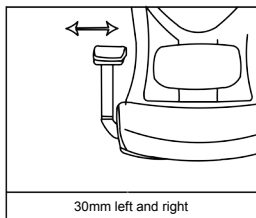

# ASSEMBLY INSTRUCTION

BEFORE ASSEMBLY THIS PRODUCT,  
PLEASE READ THIS INSTRUCTIONS CAREFULLY

<b>A</b> 	<b>B</b> 	<b>Cx5</b> 	<b>D</b> 	<b>I x5+1 (M8*40MM)</b> 	<b>N x6+1 (Ø6X14X1.2MM)</b> 
<b>E</b> 	<b>F</b> 	<b>G</b> 	<b>H</b> 	<b>J x2+1 (M6*30MM)</b> 	<b>O x7+1 (Ø8X17X1.5MM)</b> 
				<b>K x6+1 (M6*35MM)</b> 	<b>P x7+1 (M8)</b> 
				<b>L x2+1 (M8*30MM)</b> 	
				<b>Mx1</b> 	

Lift the backrest up to raise the height of the backrest

Stretch the lower part of the backrest forward, the height of the backrest will return to its original position